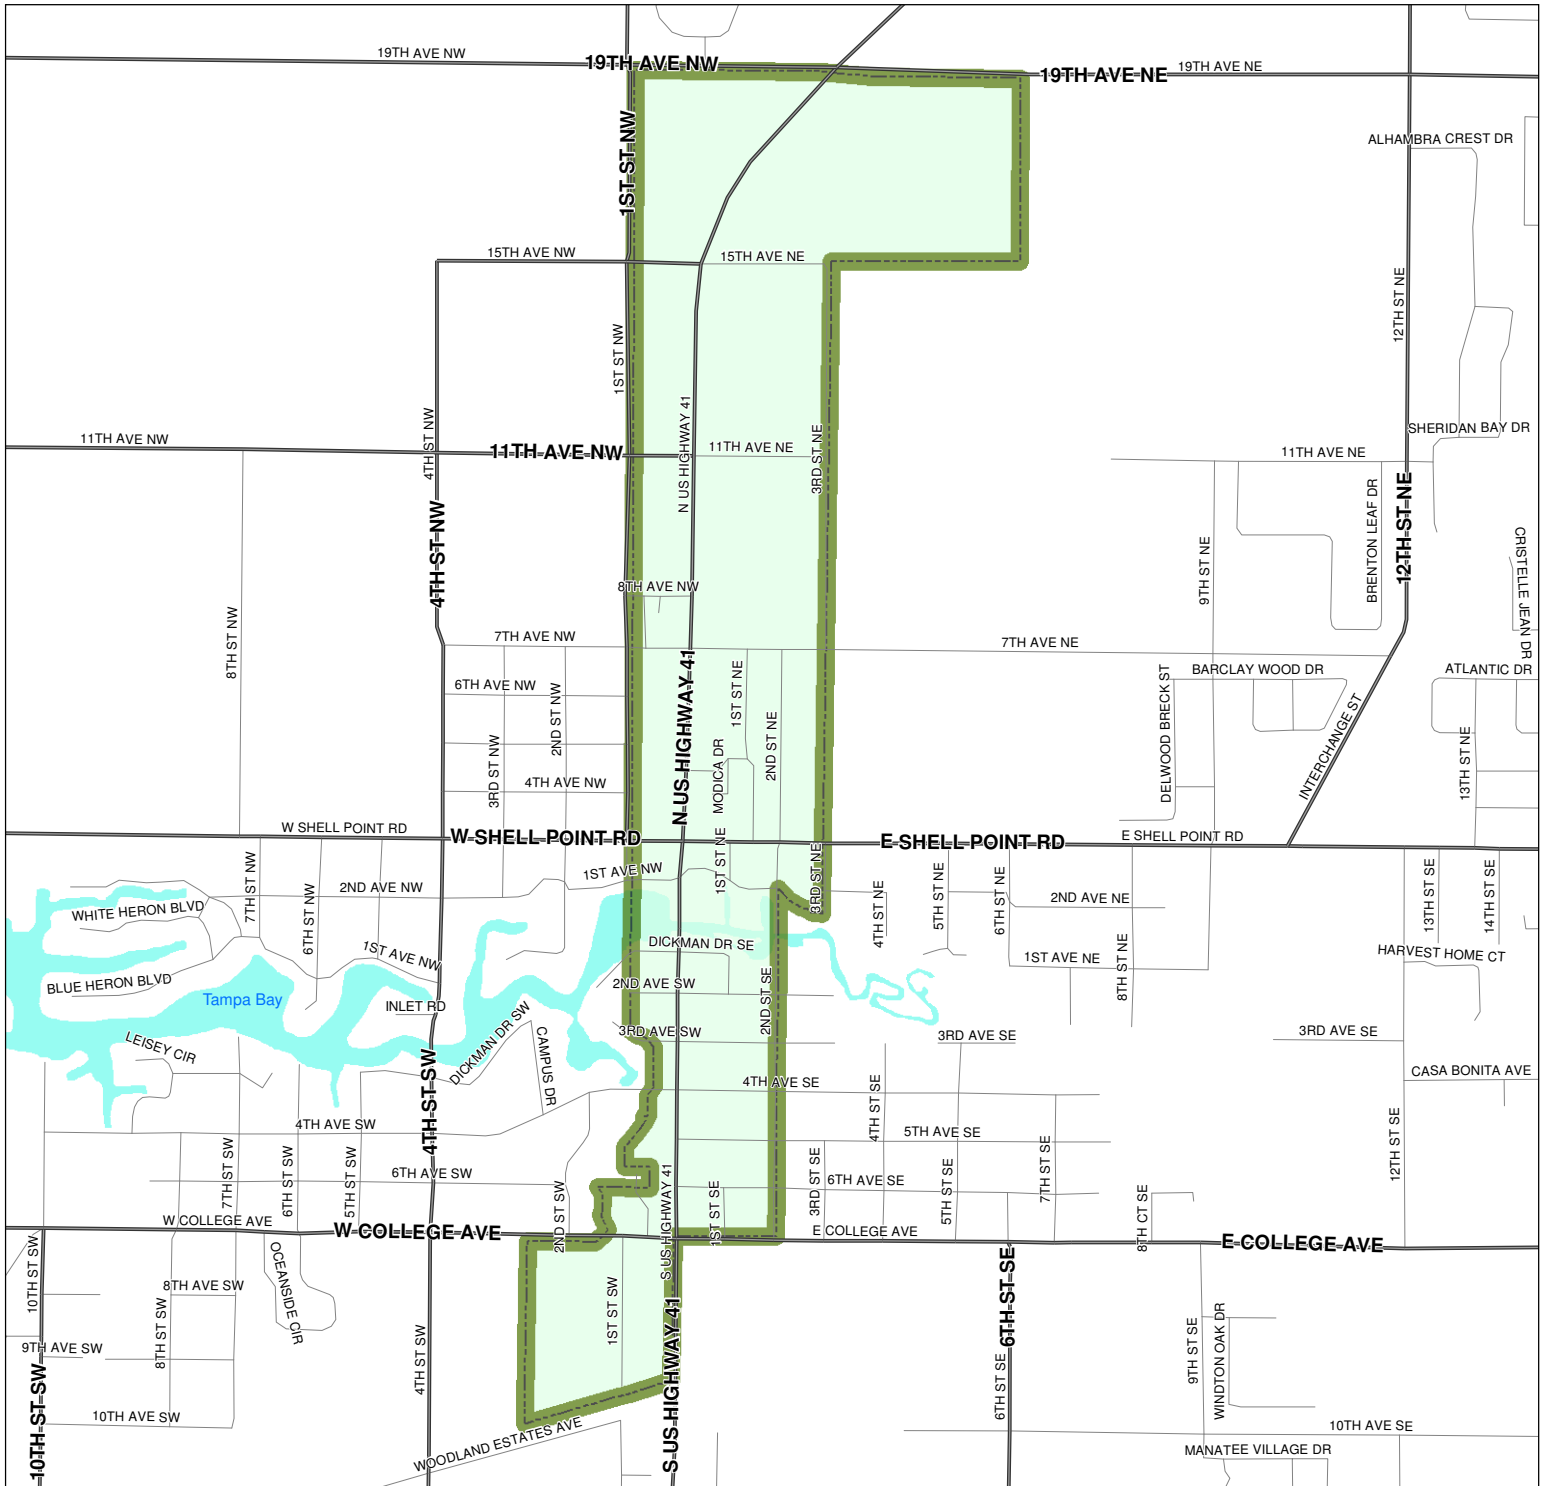

Ruskin No Fee Zone

Legend

Ruskin No Fee Zone Boundary

Total Acreage: 295.75

Parcels Acreage: 233.41

1,300 650 0 1,300 Feet

Planning & Growth Management Department
Administrative Services Division