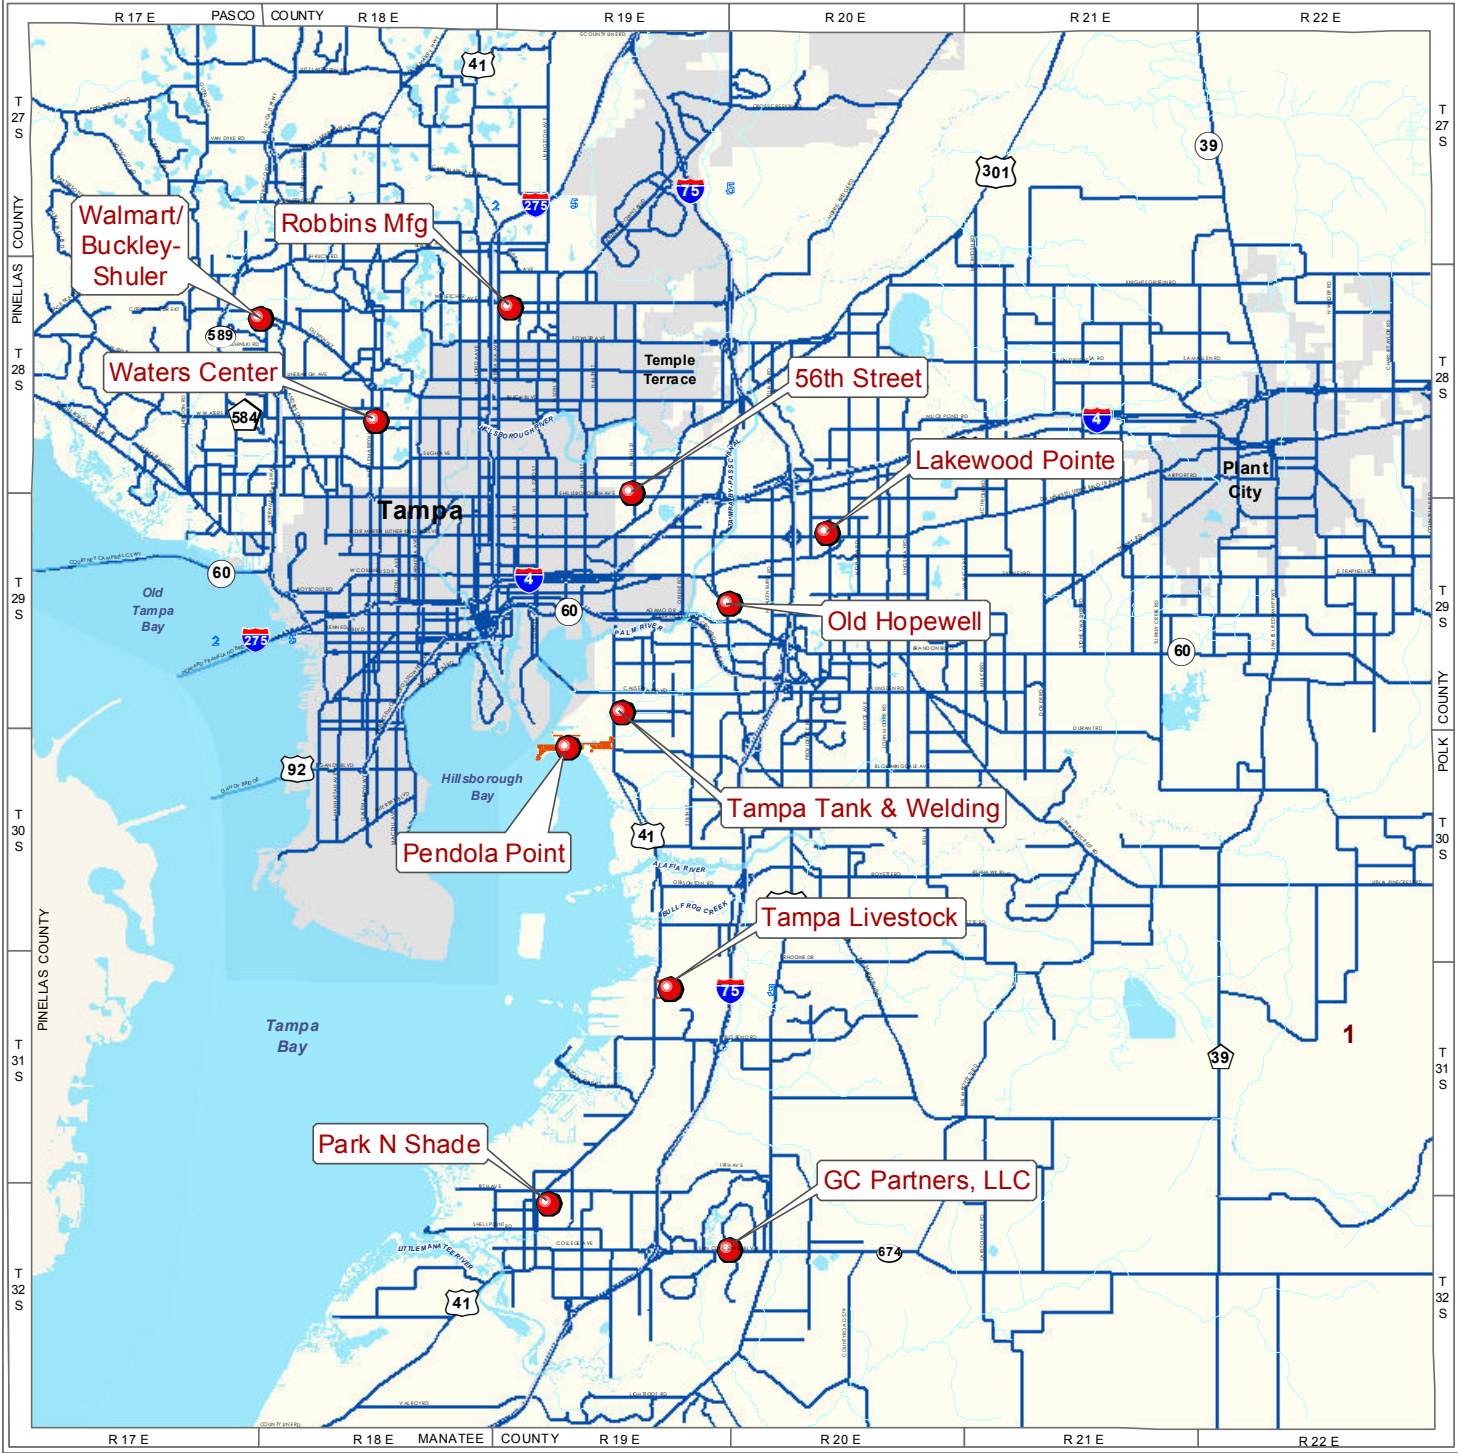

Unincorporated Hillsborough Designated Brownfields

LEGEND

- Brownfield Area Location
  - Approved
- Unincorporated County
- Incorporated Areas